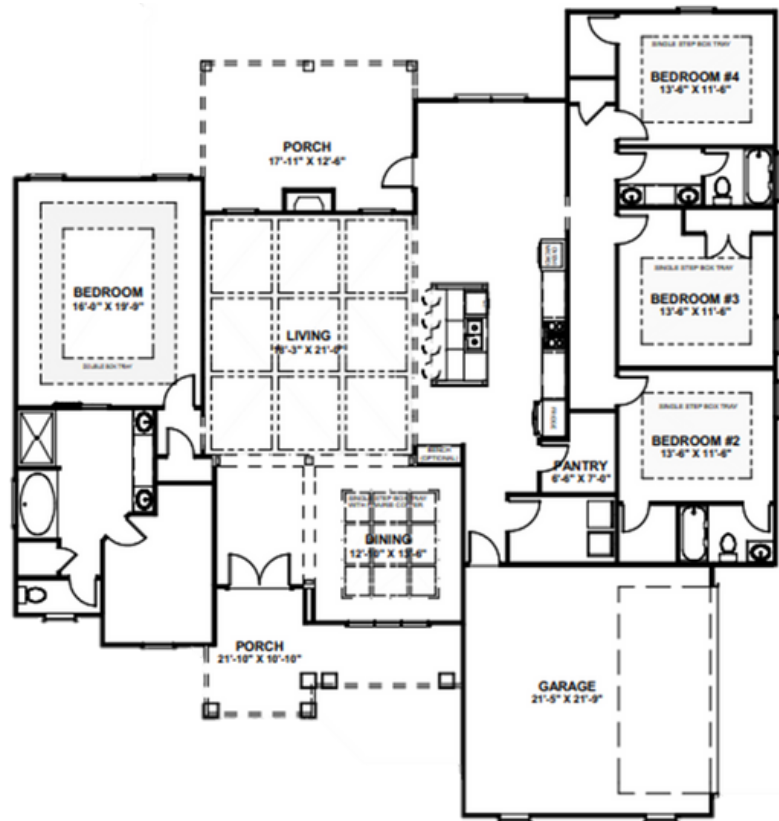

THE ST. LAWRENCE

AT RIVERBEND NORTH

OPTION A

OPTION B

OPTION C

CALL US TODAY!

+478-322-0028 | WCHHOME.COM

4 BEDROOMS

DINING ROOM

2830 SQFT